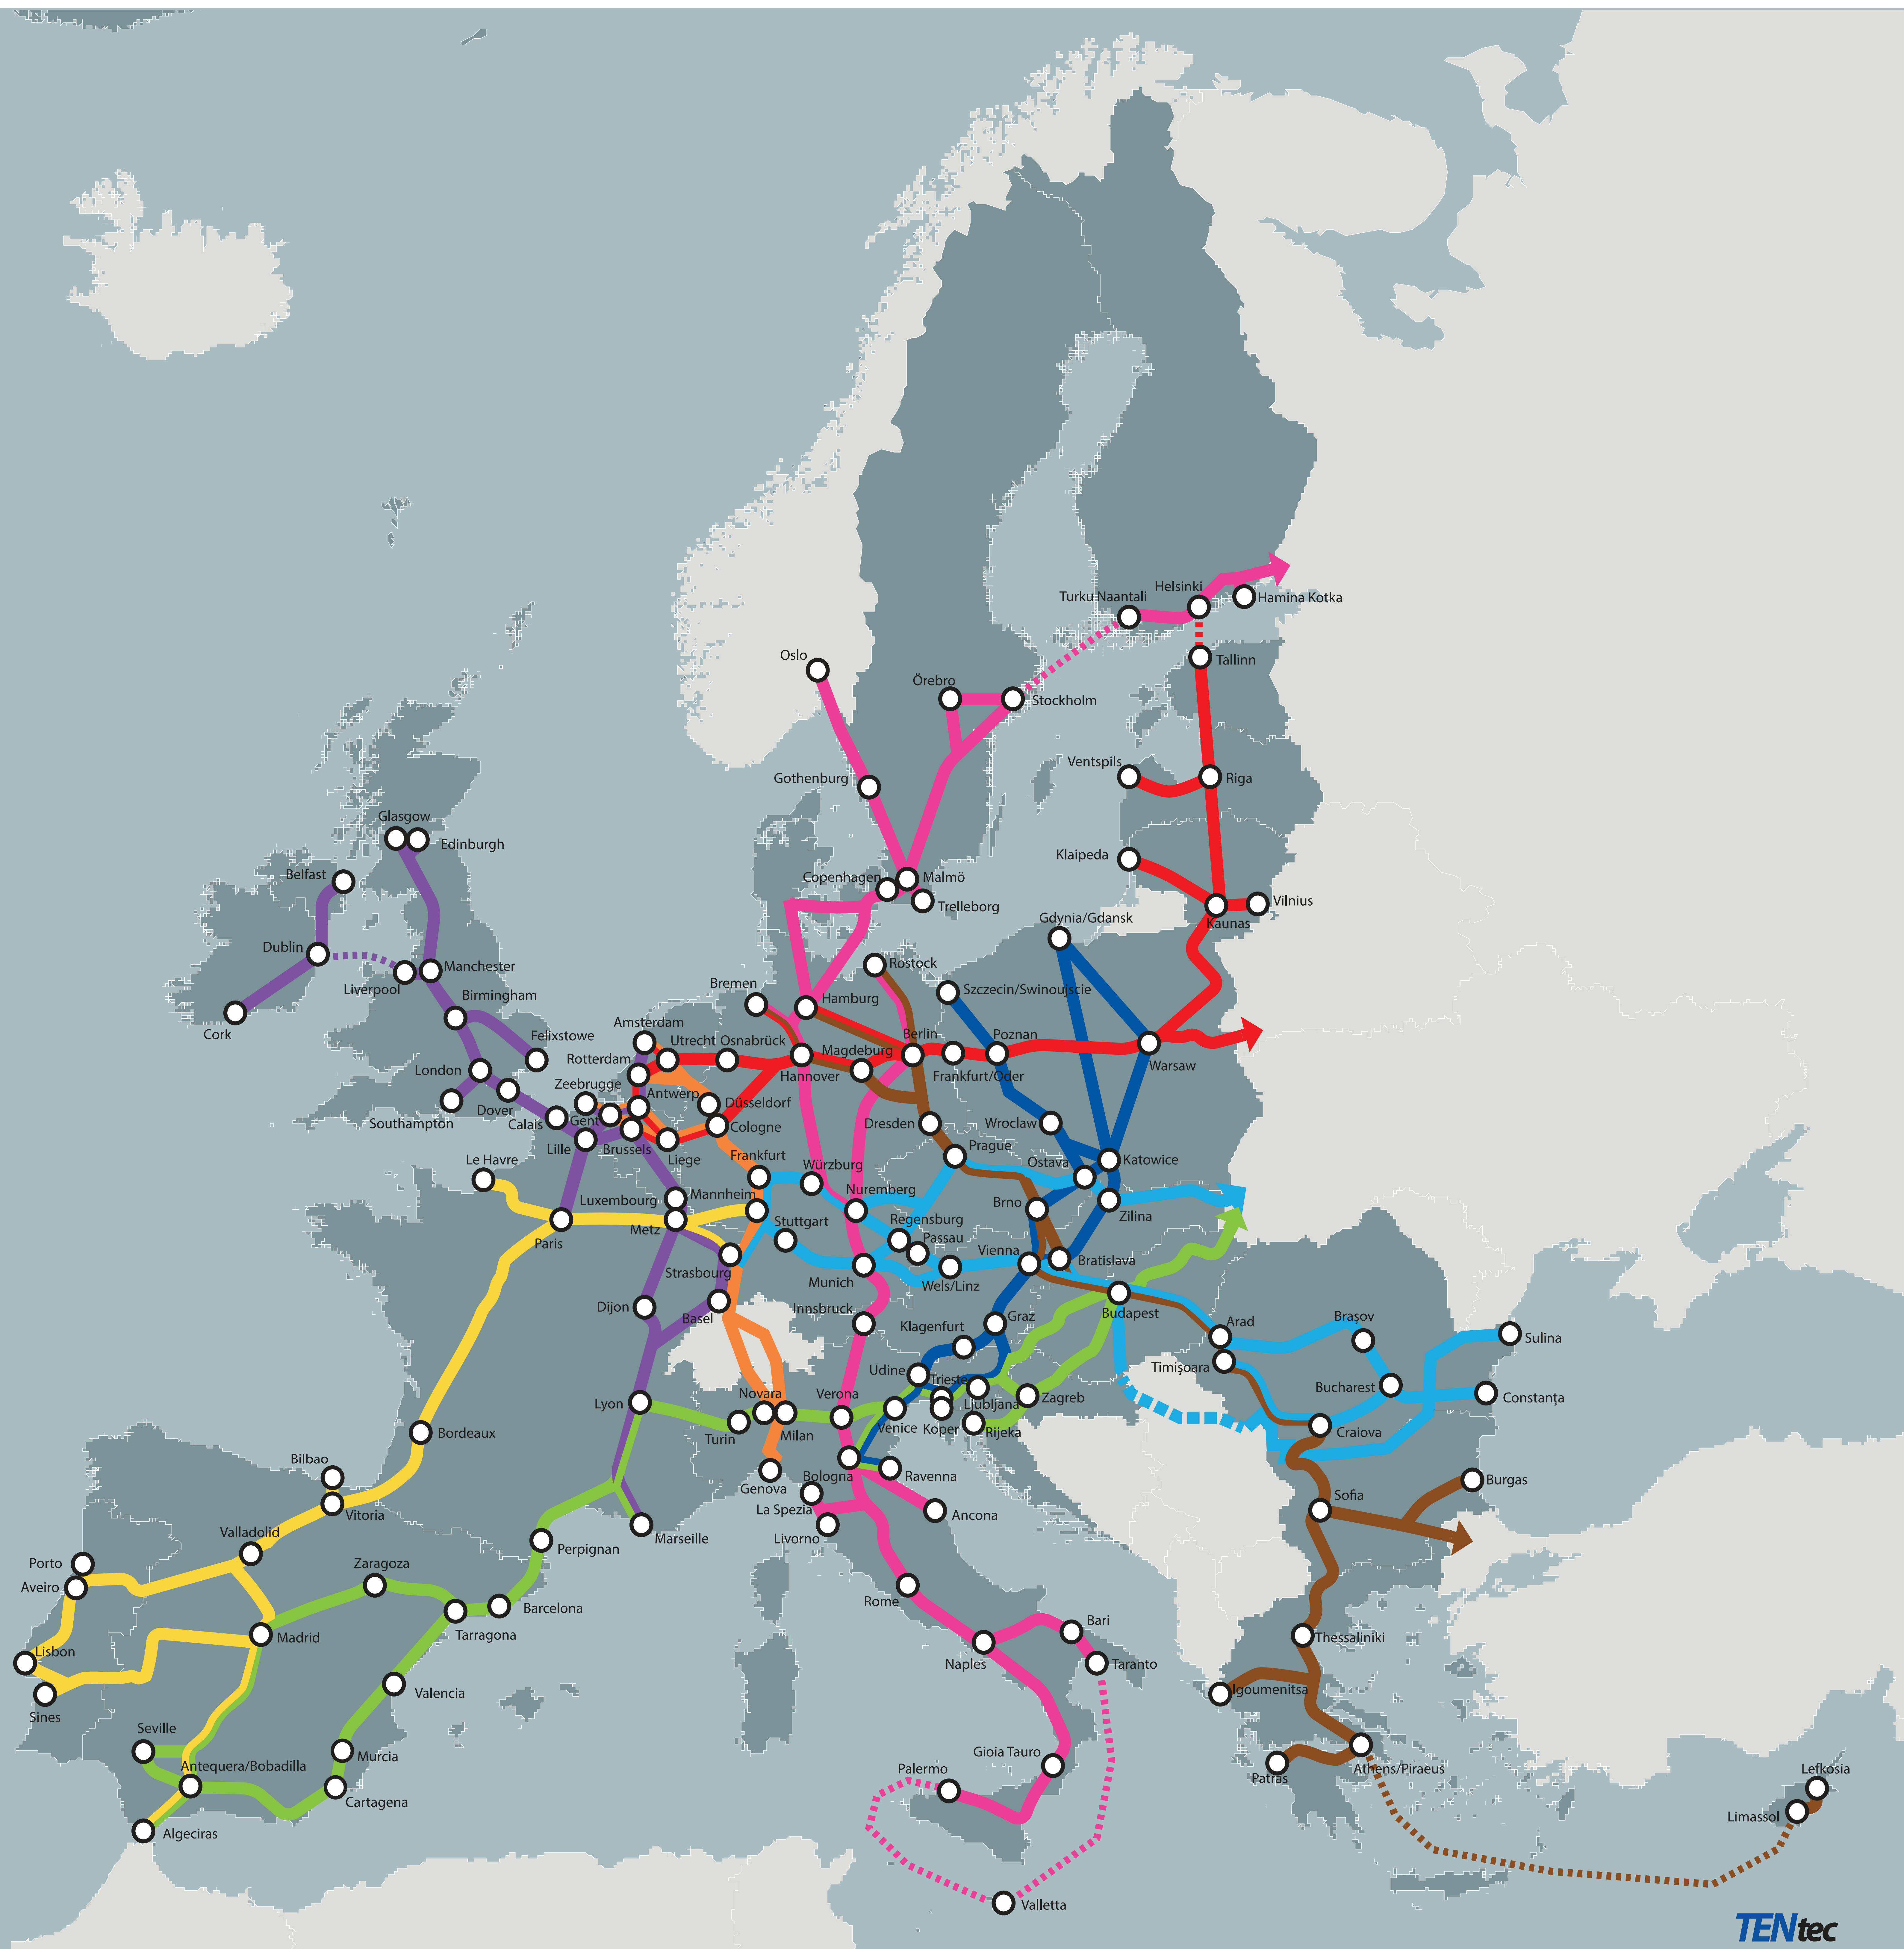

European
Commission

TRANS-EUROPEAN TRANSPORT NETWORK TEN-T CORE NETWORK CORRIDORS

Legend

- BALTIC - ADRIATIC
- NORTH SEA - BALTIC
- MEDITERRANEAN
- ORIENT / EAST-MED
- SCANDINAVIAN - MEDITERRANEAN
- RHINE - ALPINE
- ATLANTIC
- NORTH SEA - MEDITERRANEAN
- RHINE - DANUBE

TENtec

BASED ON THE OUTCOME OF THE INFORMAL TRILOGUE OF 27th JUNE 2013